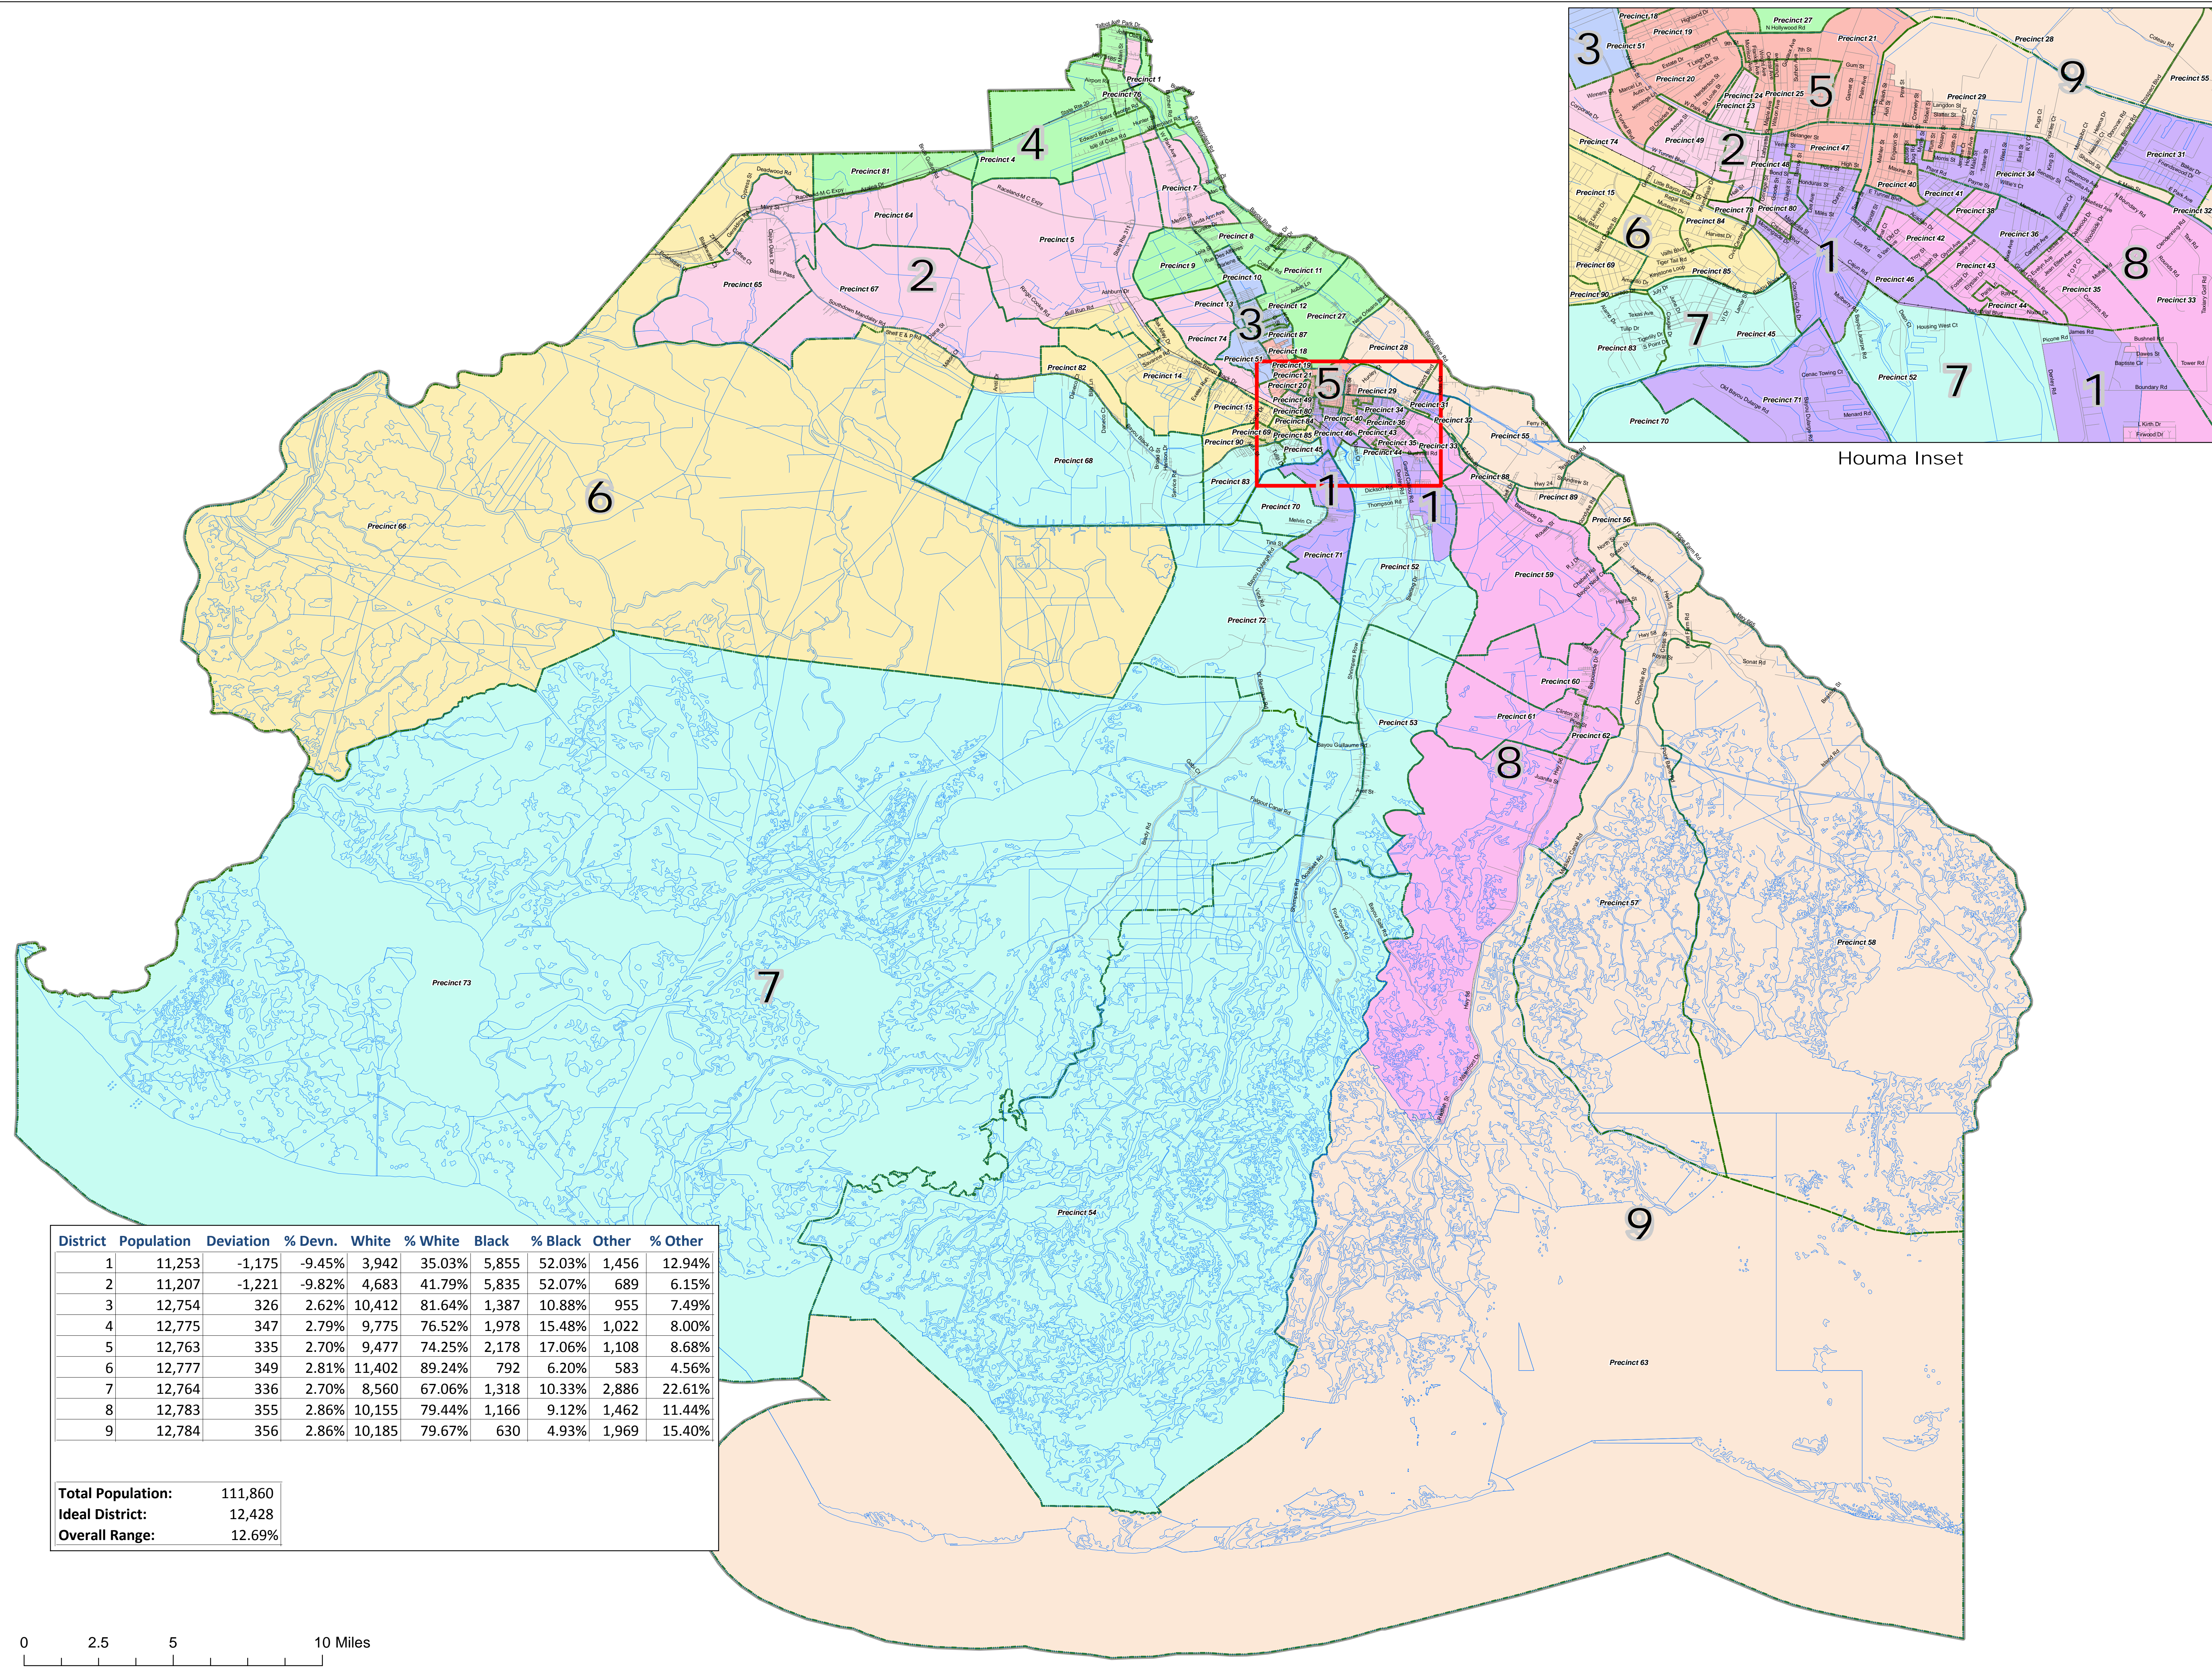

2010 Reapportionment Plan 3C

March 29, 2011

SCPDC
South Central Planning &
Development Commission
Post Office Box 1870
Gray, Louisiana 70359
Phone: (985) 851-2900

Houma Inset

Legend

- Road
- Railroad
- Hydrography
- 2010 Census Precincts
- Parish Boundary

2010 Terrebonne Plan 3C

Districts

- 1
- 2
- 3
- 4
- 5
- 6
- 7
- 8
- 9

| District | Population | Deviation | % Devn. | White | % White | Black | % Black | Other | % Other |
|----------|------------|-----------|---------|--------|---------|-------|---------|-------|---------|
| 1 | 11,253 | -1,175 | -9.45% | 3,942 | 35.03% | 5,855 | 52.03% | 1,456 | 12.94% |
| 2 | 11,207 | -1,221 | -9.82% | 4,683 | 41.79% | 5,835 | 52.07% | 689 | 6.15% |
| 3 | 12,754 | 326 | 2.62% | 10,412 | 81.64% | 1,387 | 10.88% | 955 | 7.49% |
| 4 | 12,775 | 347 | 2.79% | 9,775 | 76.52% | 1,978 | 15.48% | 1,022 | 8.00% |
| 5 | 12,763 | 335 | 2.70% | 9,477 | 74.25% | 2,178 | 17.06% | 1,108 | 8.68% |
| 6 | 12,777 | 349 | 2.81% | 11,402 | 89.24% | 792 | 6.20% | 583 | 4.56% |
| 7 | 12,764 | 336 | 2.70% | 8,560 | 67.06% | 1,318 | 10.33% | 2,886 | 22.61% |
| 8 | 12,783 | 355 | 2.86% | 10,155 | 79.44% | 1,166 | 9.12% | 1,462 | 11.44% |
| 9 | 12,784 | 356 | 2.86% | 10,185 | 79.67% | 630 | 4.93% | 1,969 | 15.40% |

Total Population: 111,860
Ideal District: 12,428
Overall Range: 12.69%

0 2.5 5 10 Miles

TERREBONNE PARISH

LOUISIANA