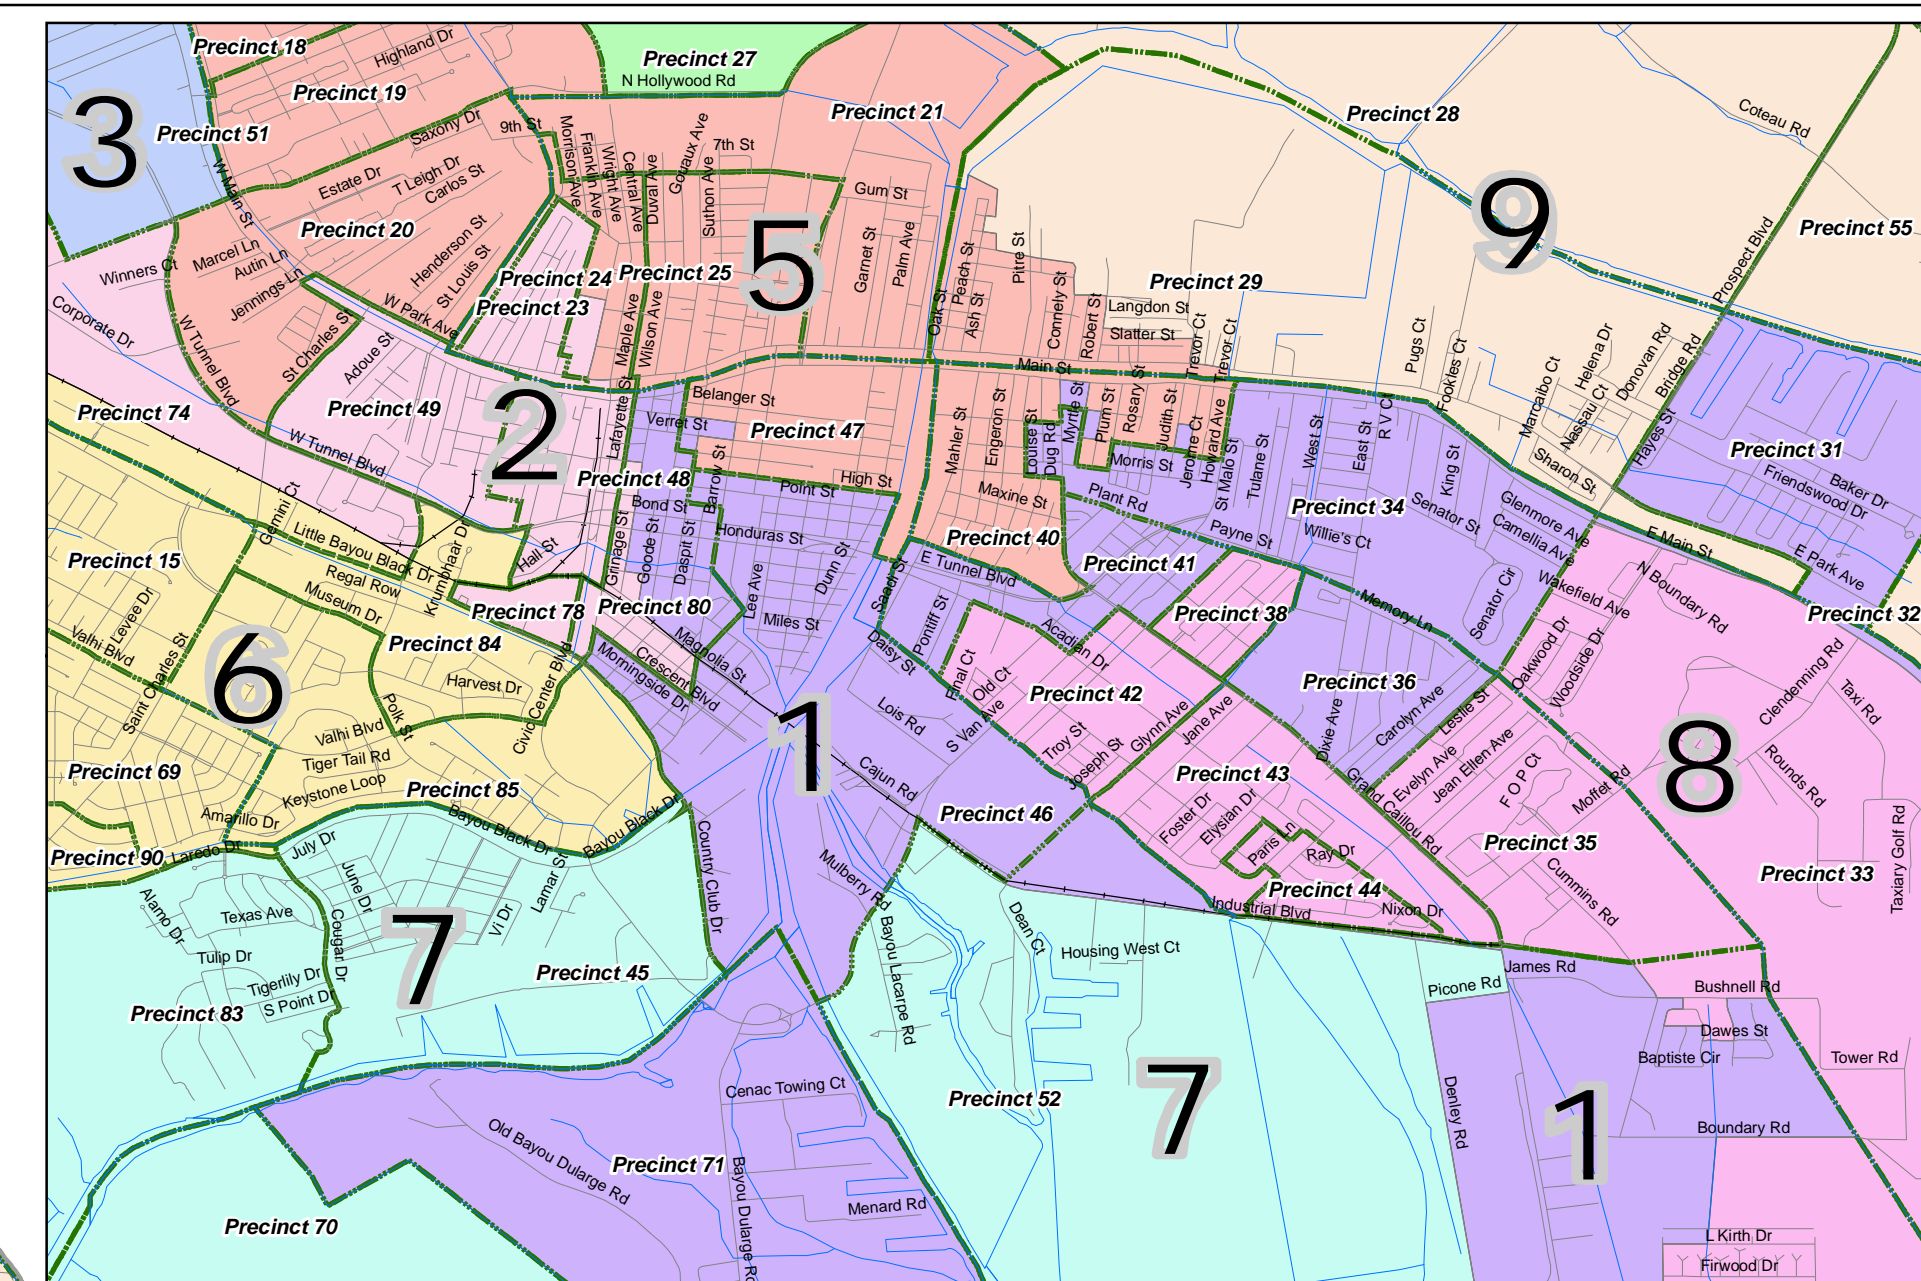

2010 Reapportionment Plan 3C

March 29, 2011

SCPDC
South Central Planning &
Development Commission
Post Office Box 1870
Gray, Louisiana 70359
Phone: (985) 851-2900

Houma Inset

Legend

- Road
- Railroad
- Hydrography
- 2010 Census Precincts
- Parish Boundary

2010 Terrebonne Plan 3C

Districts

- 1
- 2
- 3
- 4
- 5
- 6
- 7
- 8
- 9

| District | Population | Deviation | % Devn. | White | % White | Black | % Black | Other | % Other |
|----------|------------|-----------|---------|--------|---------|-------|---------|-------|---------|
| 1 | 11,253 | -1,175 | -9.45% | 3,942 | 35.03% | 5,855 | 52.03% | 1,456 | 12.94% |
| 2 | 11,207 | -1,221 | -9.82% | 4,683 | 41.79% | 5,835 | 52.07% | 689 | 6.15% |
| 3 | 12,754 | 326 | 2.62% | 10,412 | 81.64% | 1,387 | 10.88% | 955 | 7.49% |
| 4 | 12,775 | 347 | 2.79% | 9,775 | 76.52% | 1,978 | 15.48% | 1,022 | 8.00% |
| 5 | 12,763 | 335 | 2.70% | 9,477 | 74.25% | 2,178 | 17.06% | 1,108 | 8.68% |
| 6 | 12,777 | 349 | 2.81% | 11,402 | 89.24% | 792 | 6.20% | 583 | 4.56% |
| 7 | 12,764 | 336 | 2.70% | 8,560 | 67.06% | 1,318 | 10.33% | 2,886 | 22.61% |
| 8 | 12,783 | 355 | 2.86% | 10,155 | 79.44% | 1,166 | 9.12% | 1,462 | 11.44% |
| 9 | 12,784 | 356 | 2.86% | 10,185 | 79.67% | 630 | 4.93% | 1,969 | 15.40% |

Total Population: 111,860
Ideal District: 12,428
Overall Range: 12.69%

0 2.5 5 10 Miles

TERREBONNE PARISH

LOUISIANA