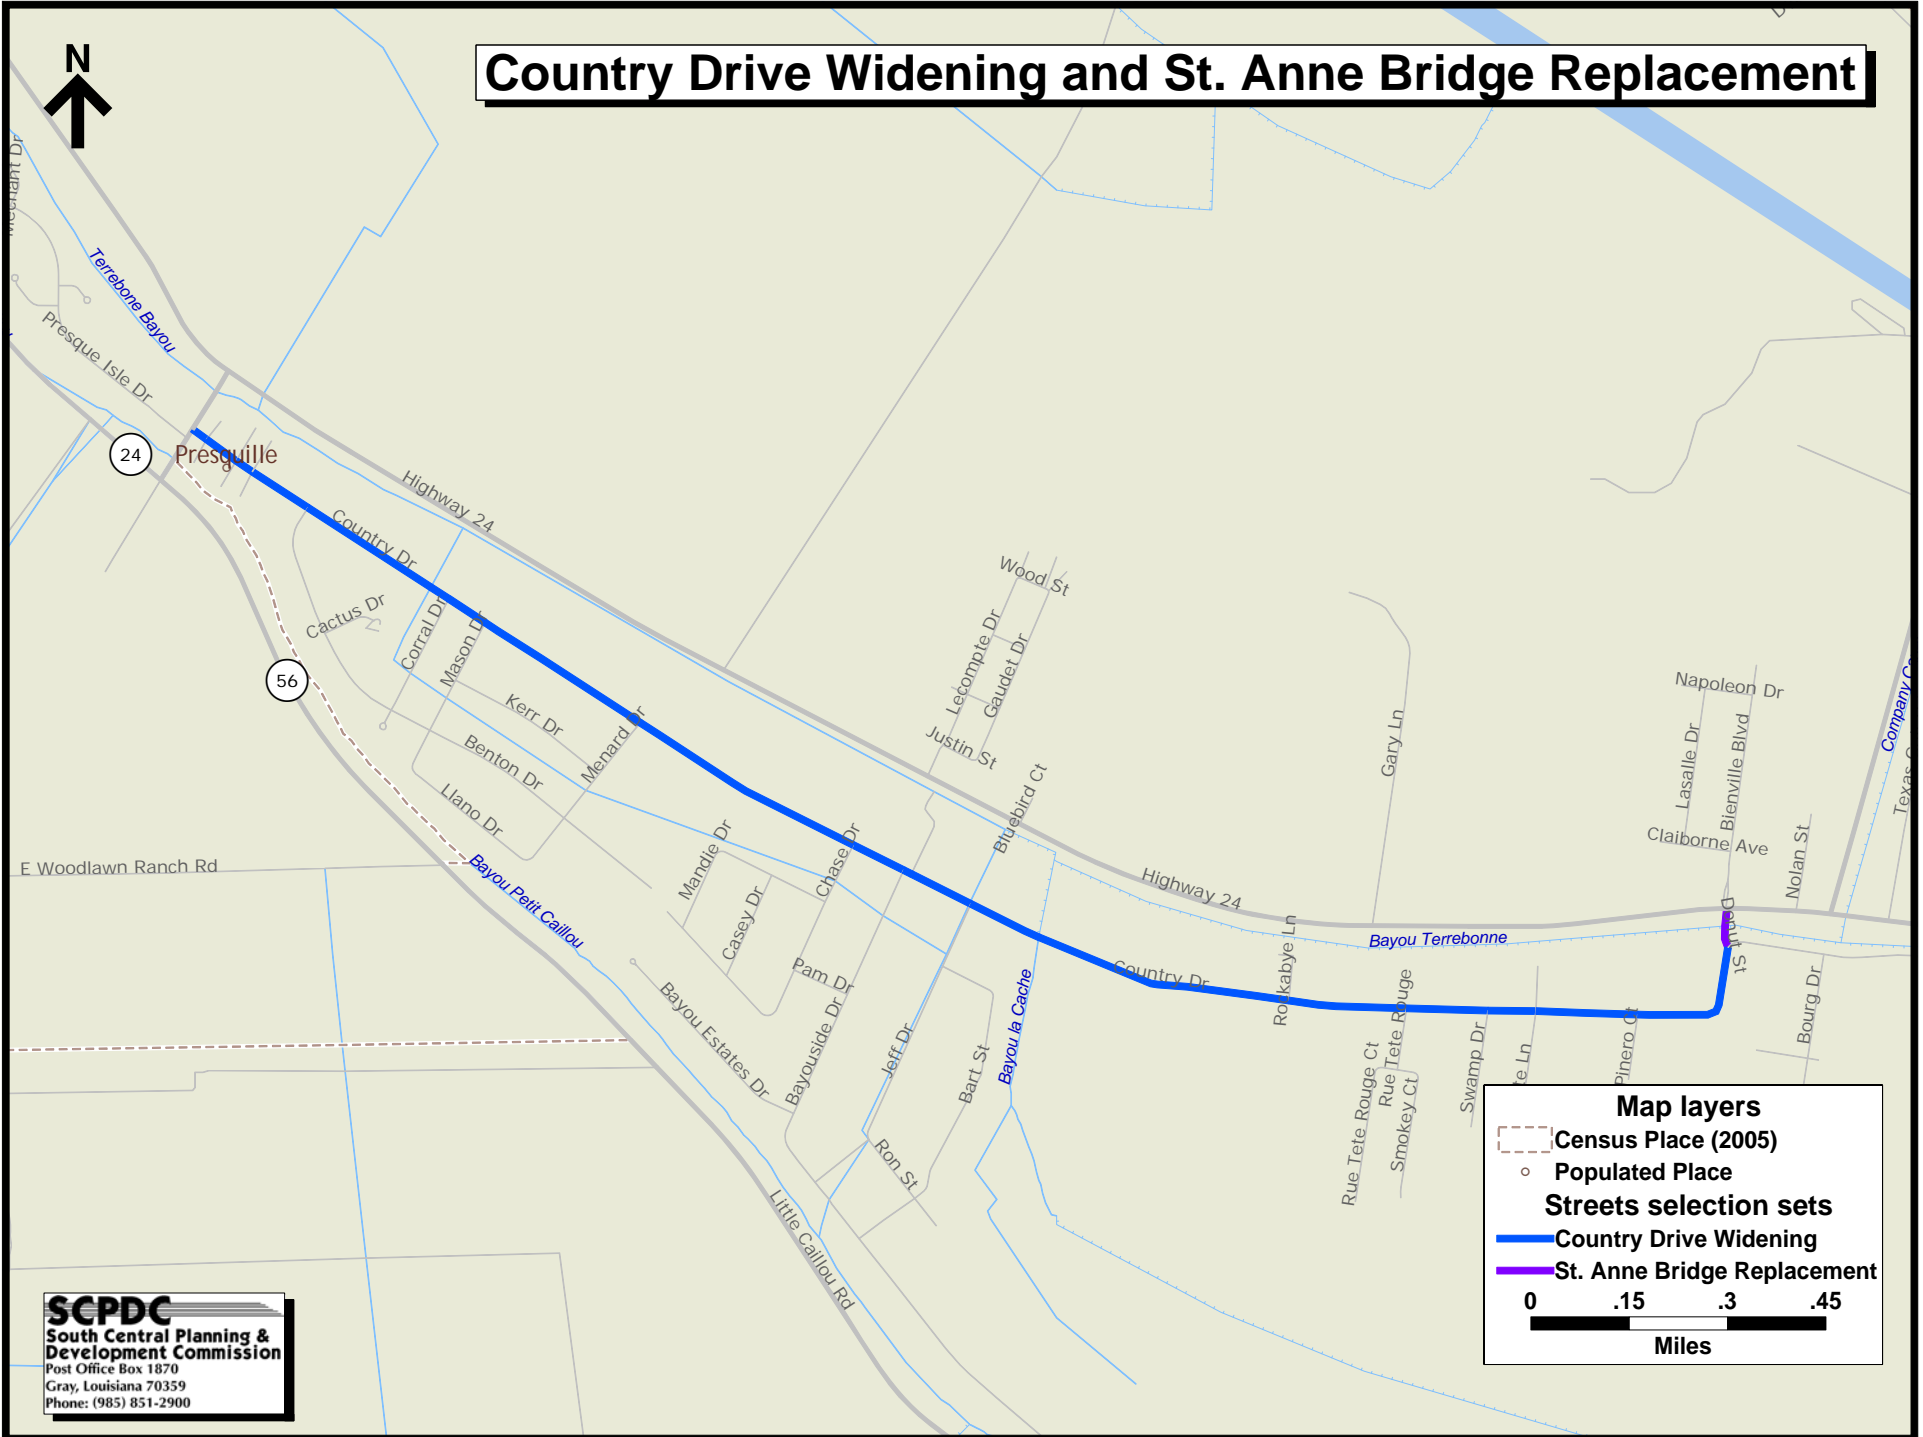

Country Drive Widening and St. Anne Bridge Replacement

SCPDC
 South Central Planning &
 Development Commission
 Post Office Box 1870
 Gray, Louisiana 70359
 Phone: (985) 851-2900

Map layers

- Census Place (2005)
- Populated Place

Streets selection sets

- Country Drive Widening
- St. Anne Bridge Replacement

0 .15 .3 .45

 Miles