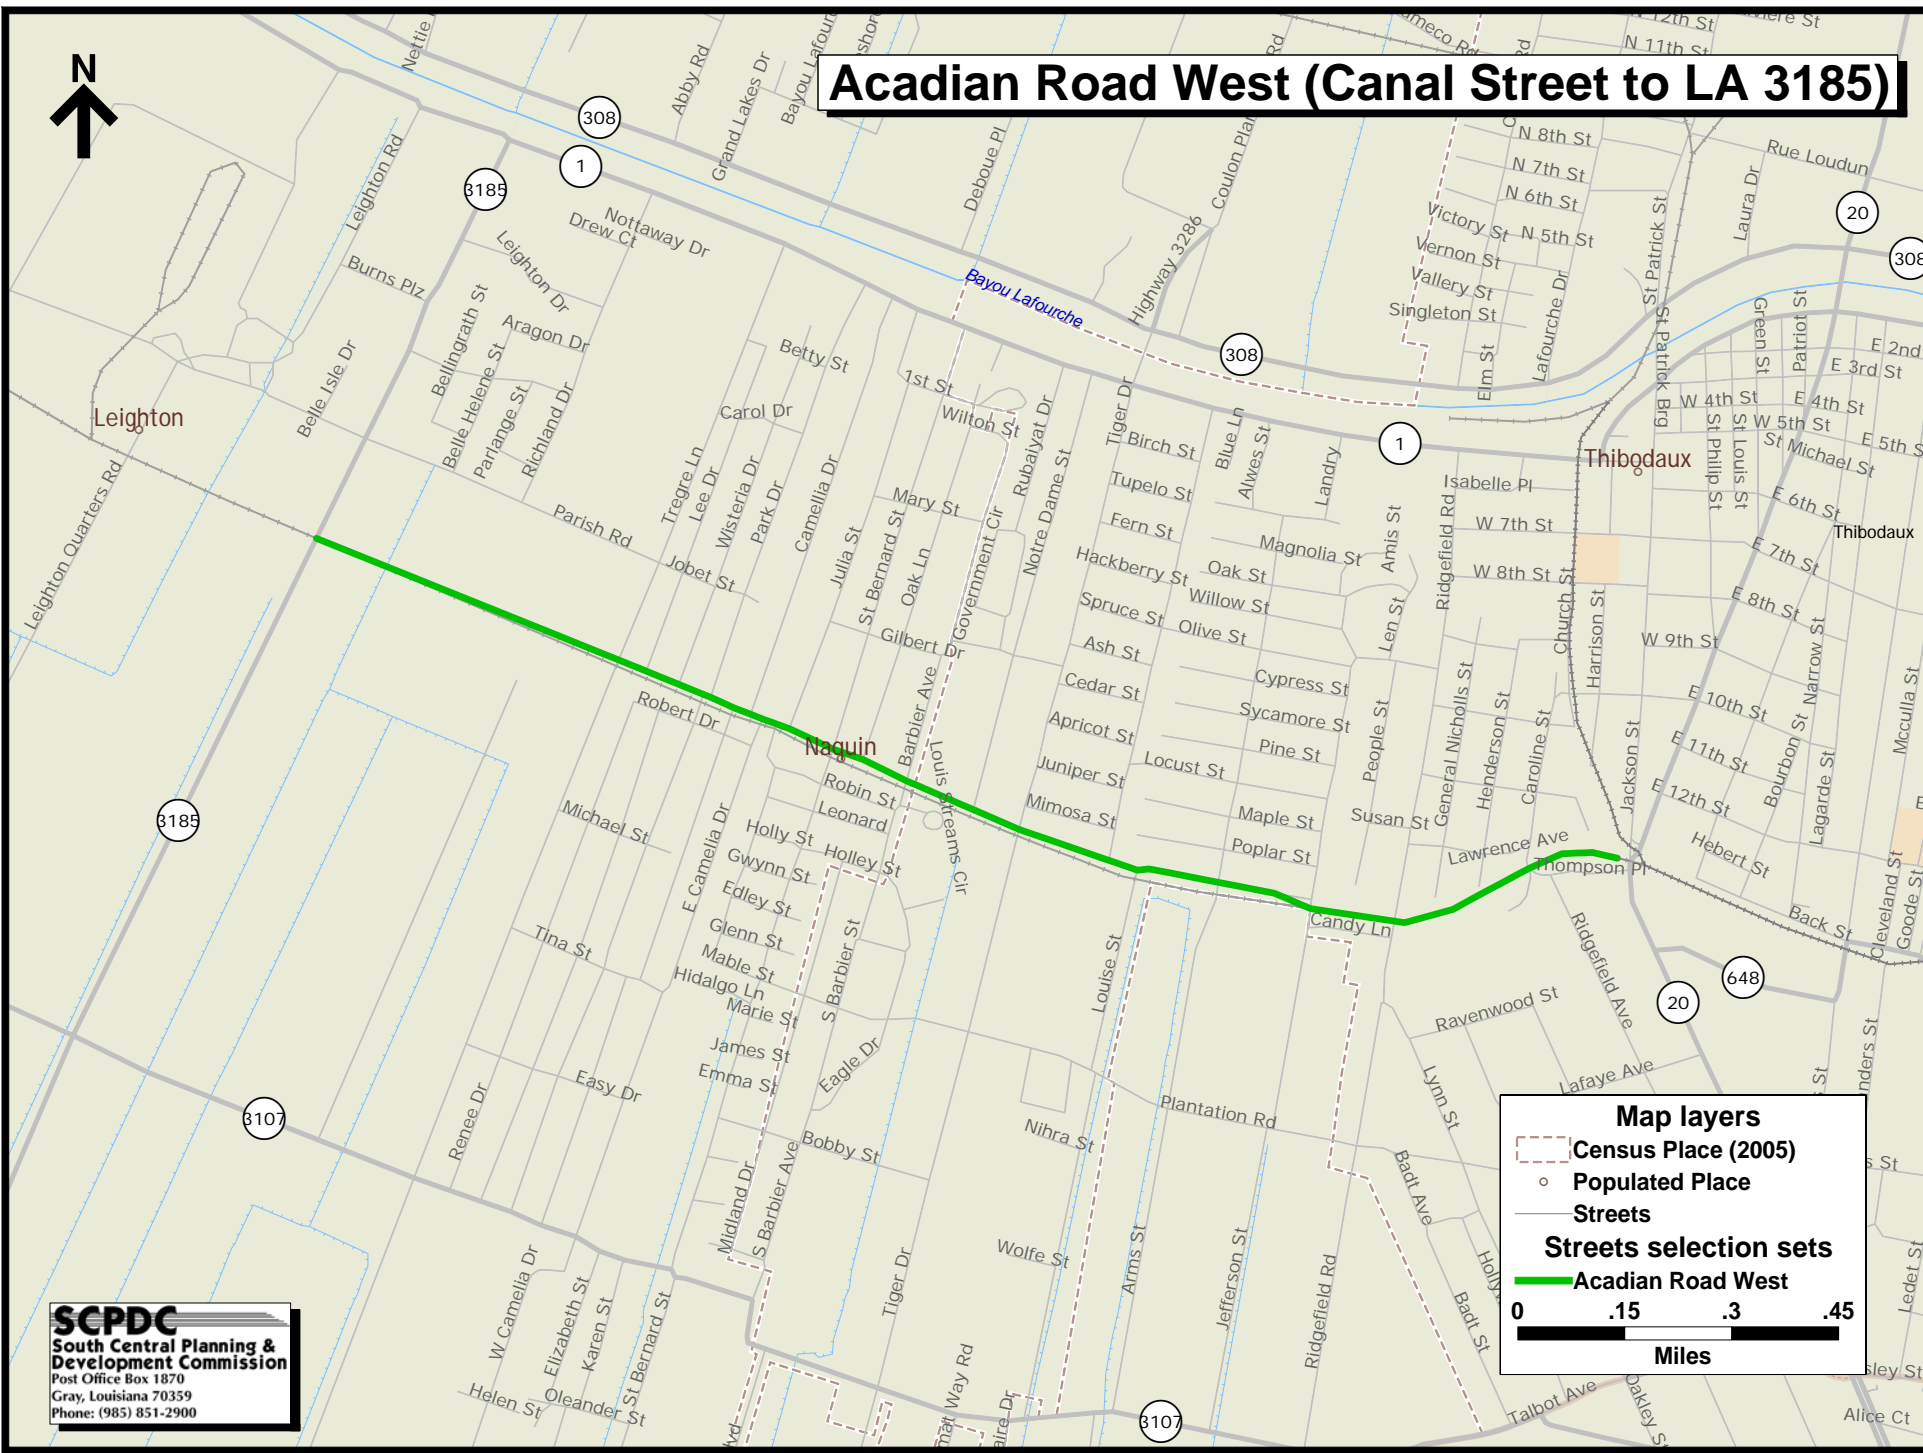

Acadian Road West (Canal Street to LA 3185)

Map layers

- Census Place (2005)
- Populated Place
- Streets

Streets selection sets

- Acadian Road West

0 .15 .3 .45
Miles

SCPDC
South Central Planning &
Development Commission
Post Office Box 1870
Gray, Louisiana 70359
Phone: (985) 851-2900