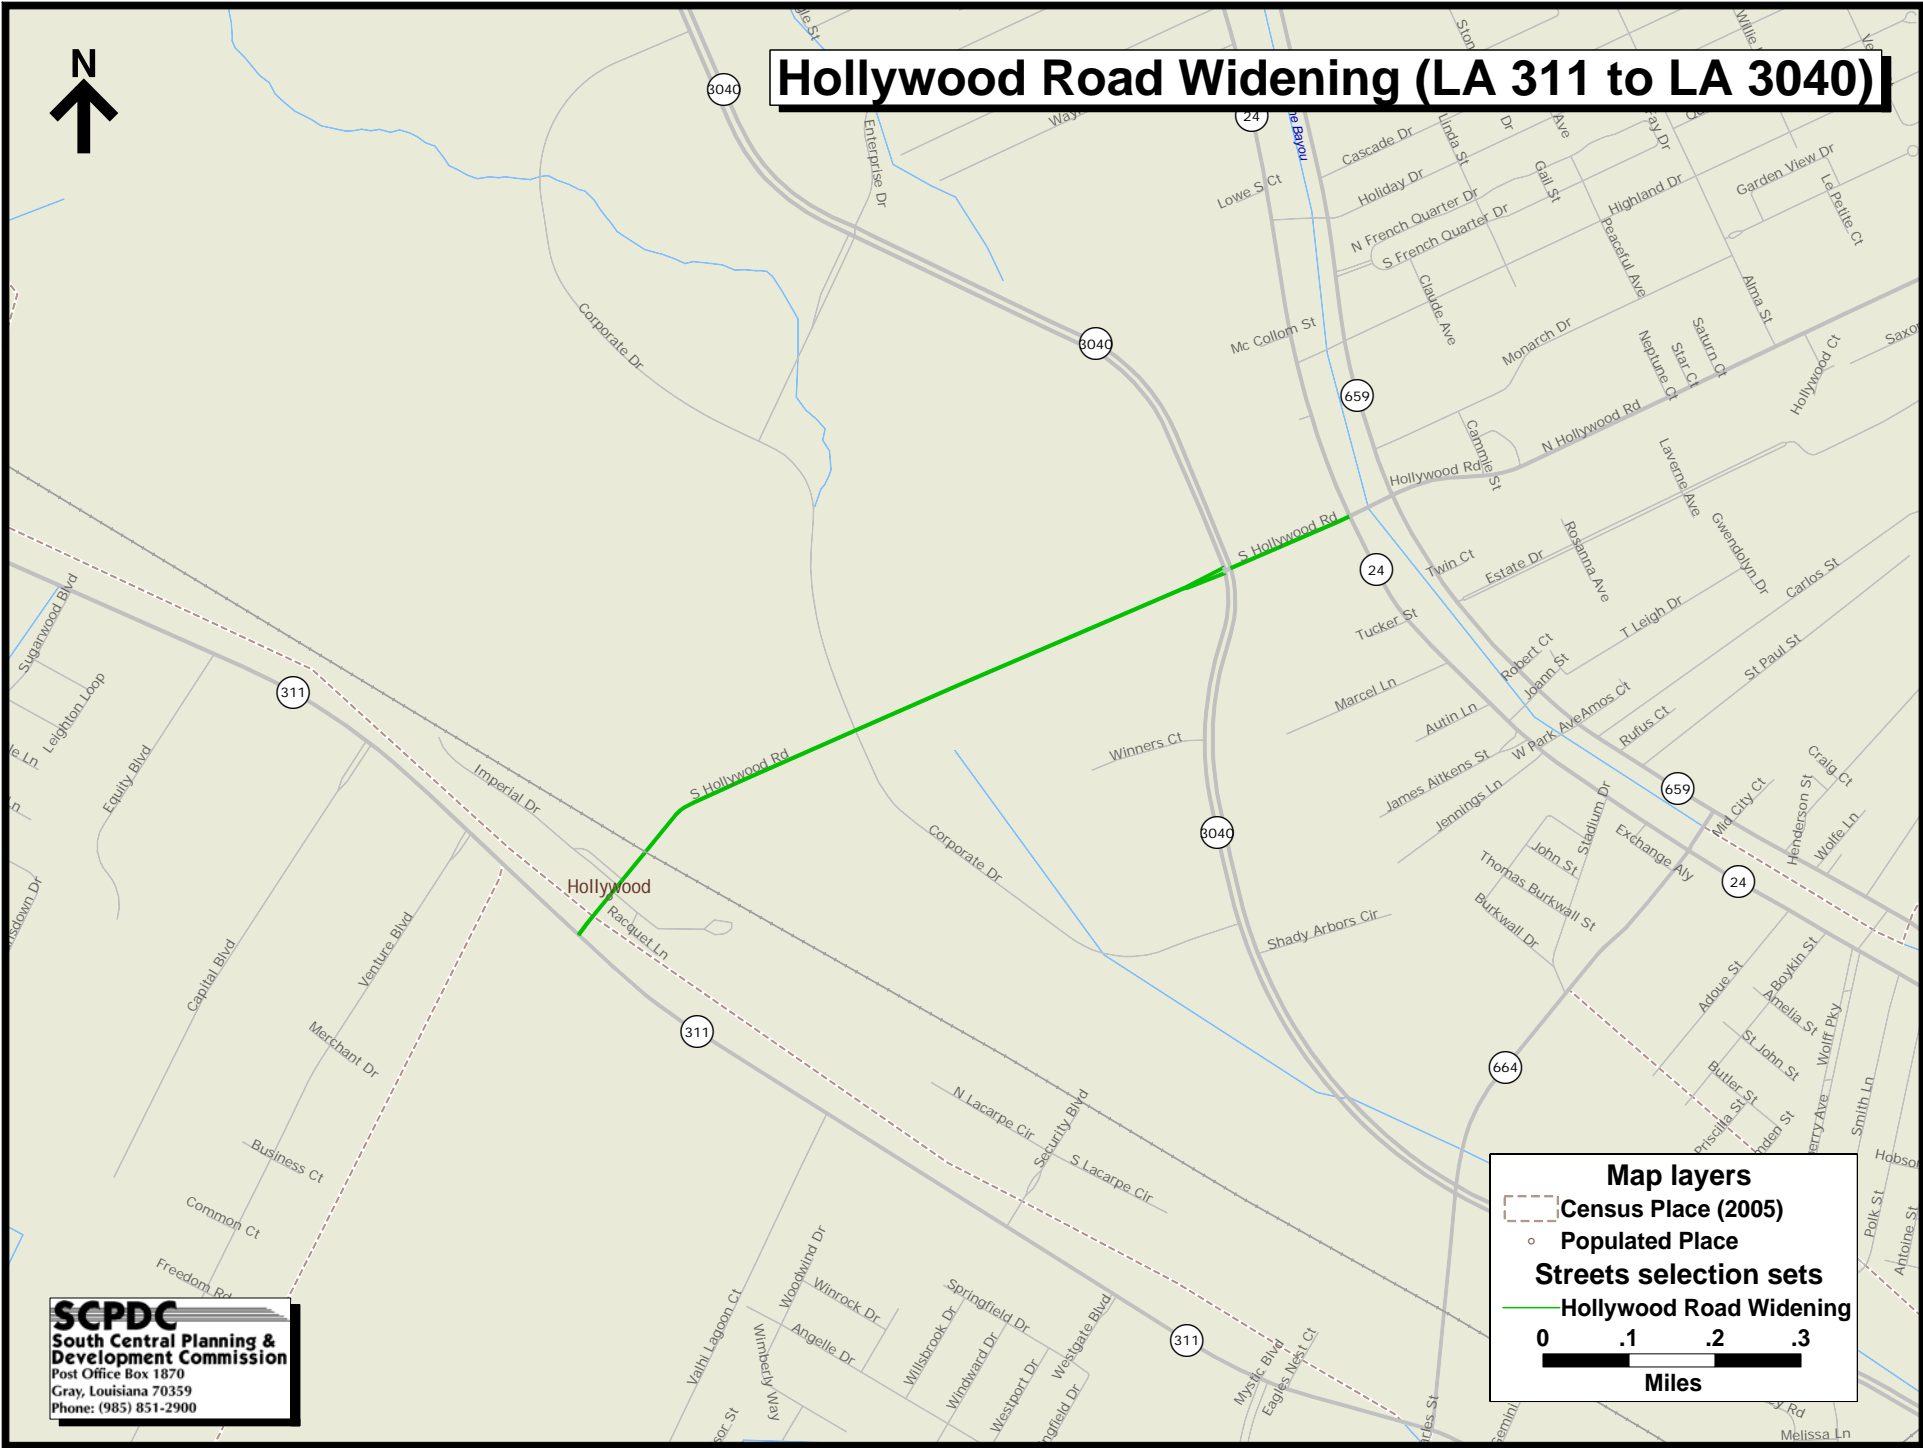

Hollywood Road Widening (LA 311 to LA 3040)

SCPDC
South Central Planning &
Development Commission
Post Office Box 1870
Gray, Louisiana 70359
Phone: (985) 851-2900

Map layers

- Census Place (2005)
- Populated Place

Streets selection sets

- Hollywood Road Widening

0 .1 .2 .3
Miles