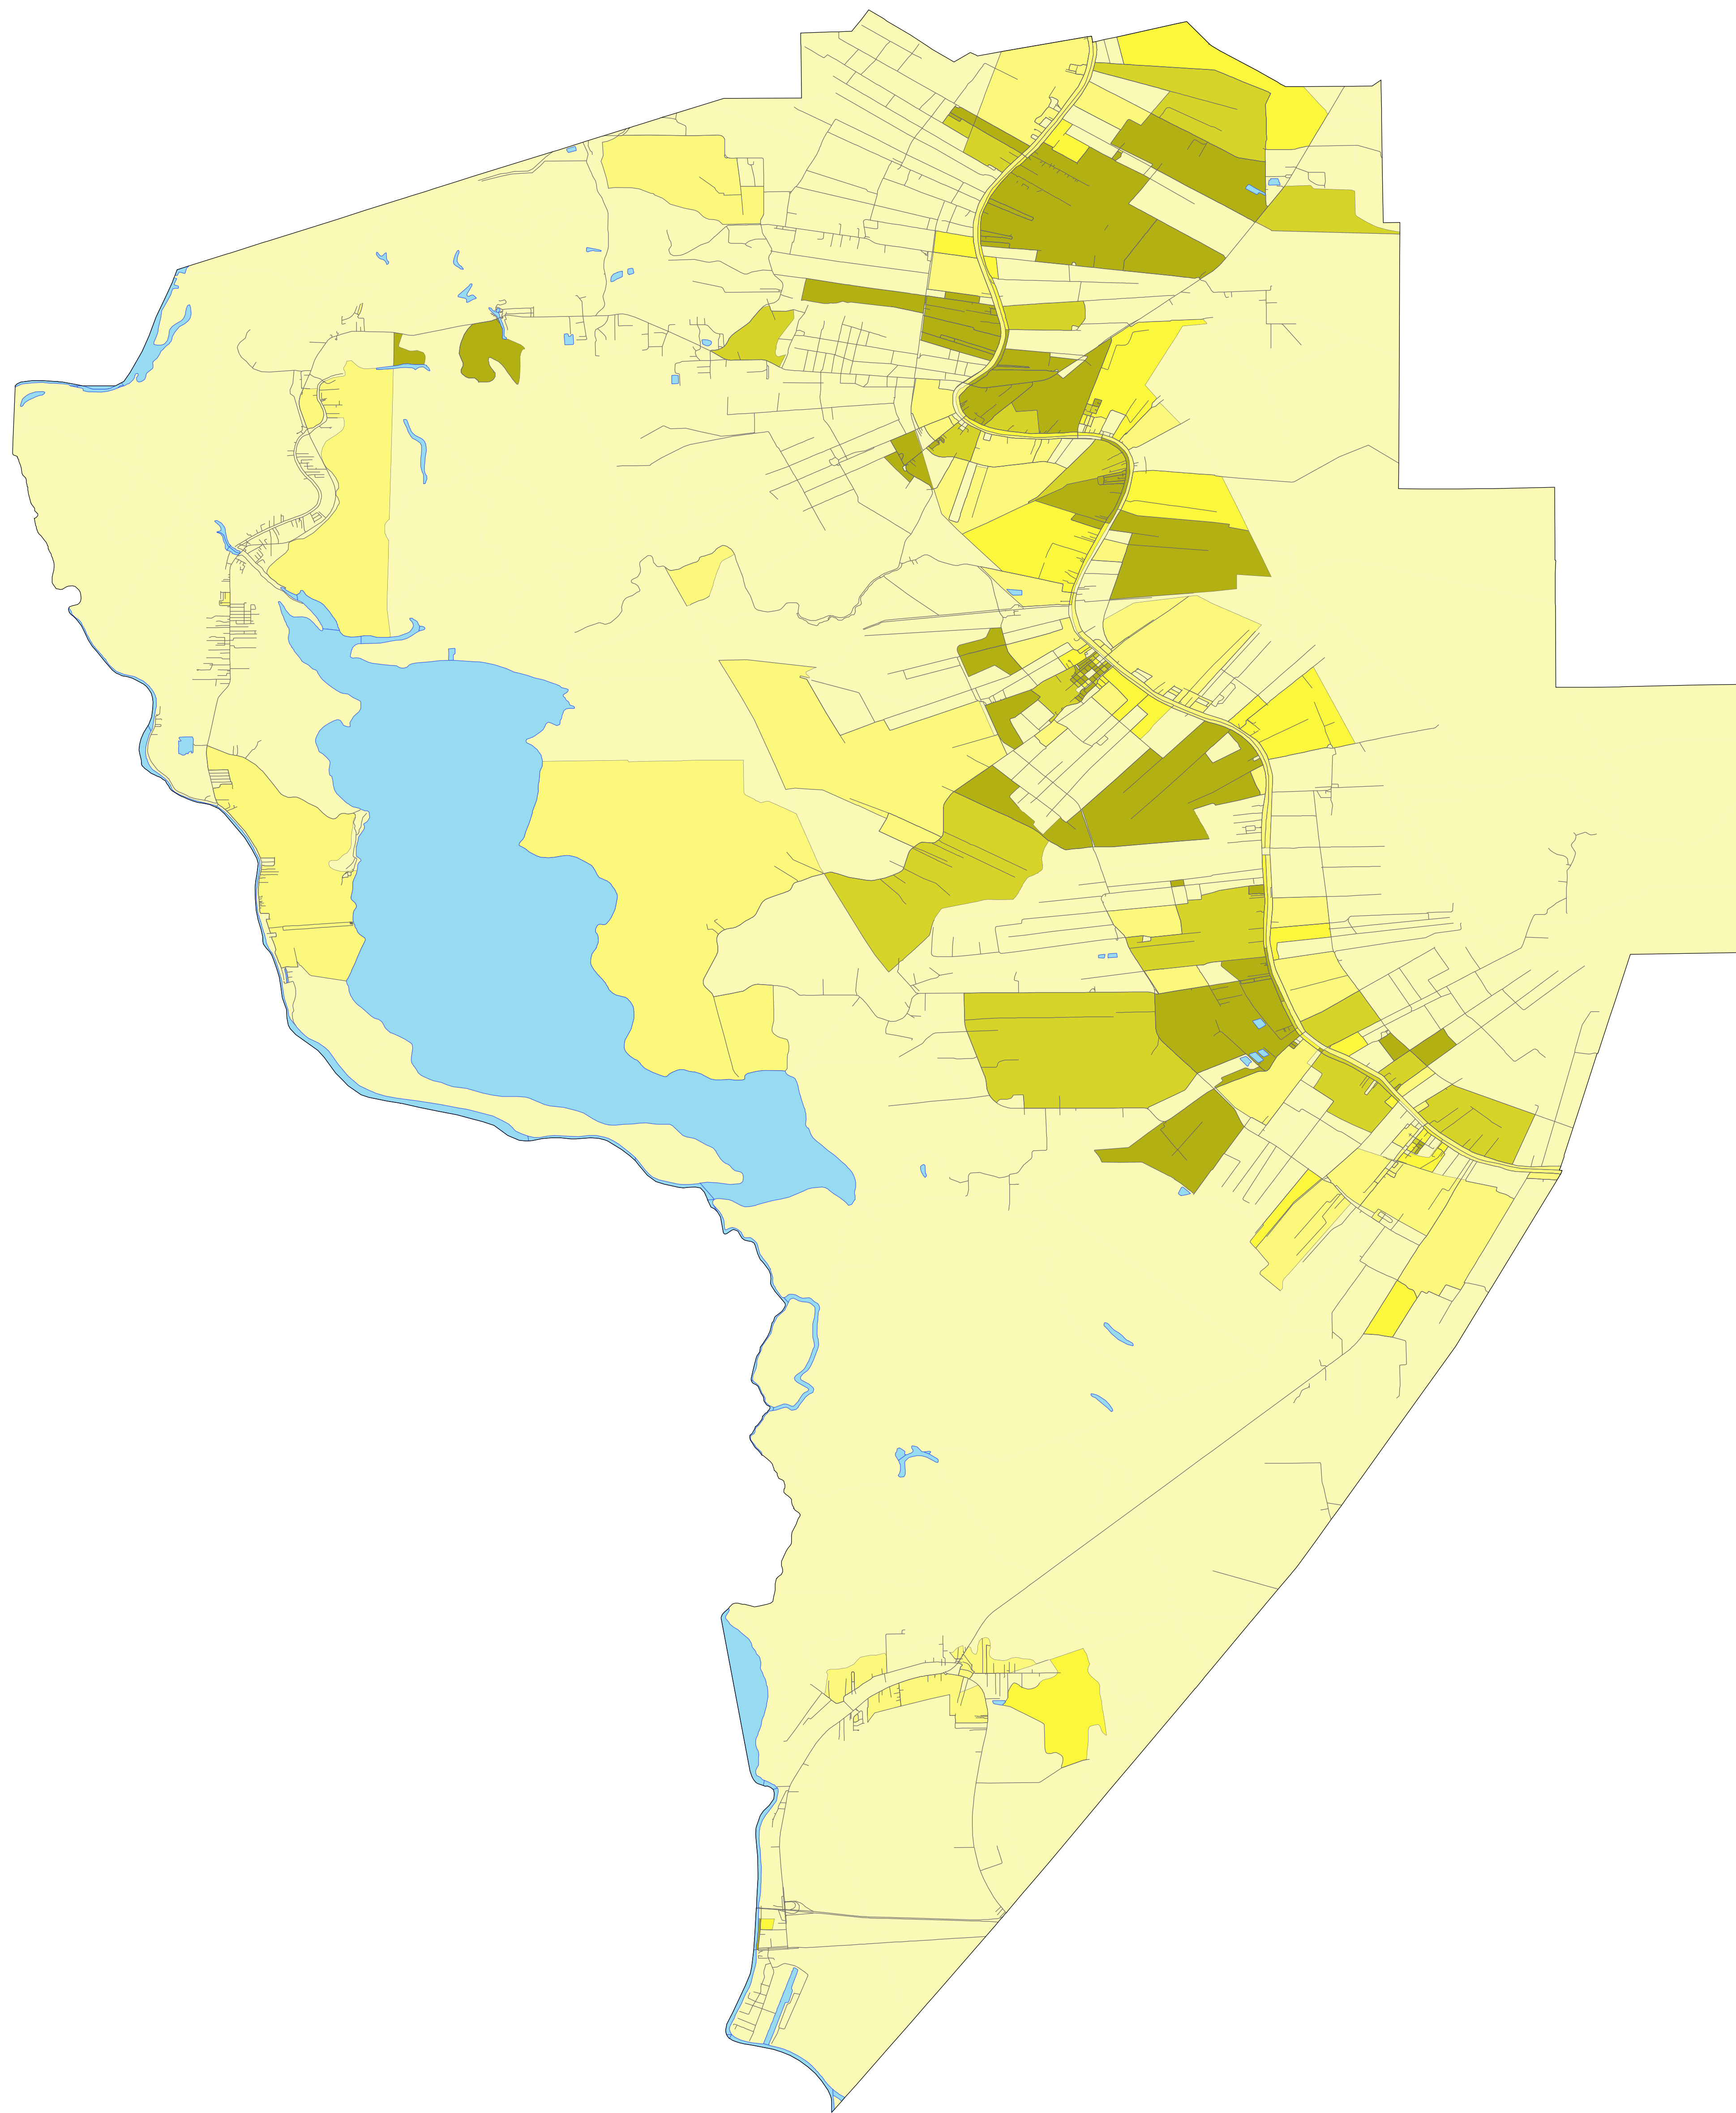

# Racial Minorities by Census Blocks

**SCPDC**  
South Central Planning &  
Development Commission  
Post Office Box 1870  
Gray, Louisiana 70359  
Phone: (985) 851-2900

## Legend

Assumption Parish

Streets

Water

### Census Blocks